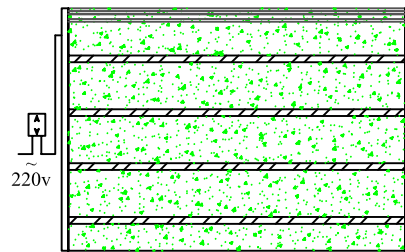

AGRIDOOR  
ELECTRIC

Order Width M	Maximum 'A' M
2.5	2.5
3.0	3.0
3.5	3.5
4.0	4.5
4.5	4.5
5.0	5.0
5.5	5.5
6.0	6.0

Order Height M	Maximum 'B' M
3.1	3.0
4.1	4.0
5.1	5.0
6.1	6.0

fig .2a

OP.R.

OP.L.