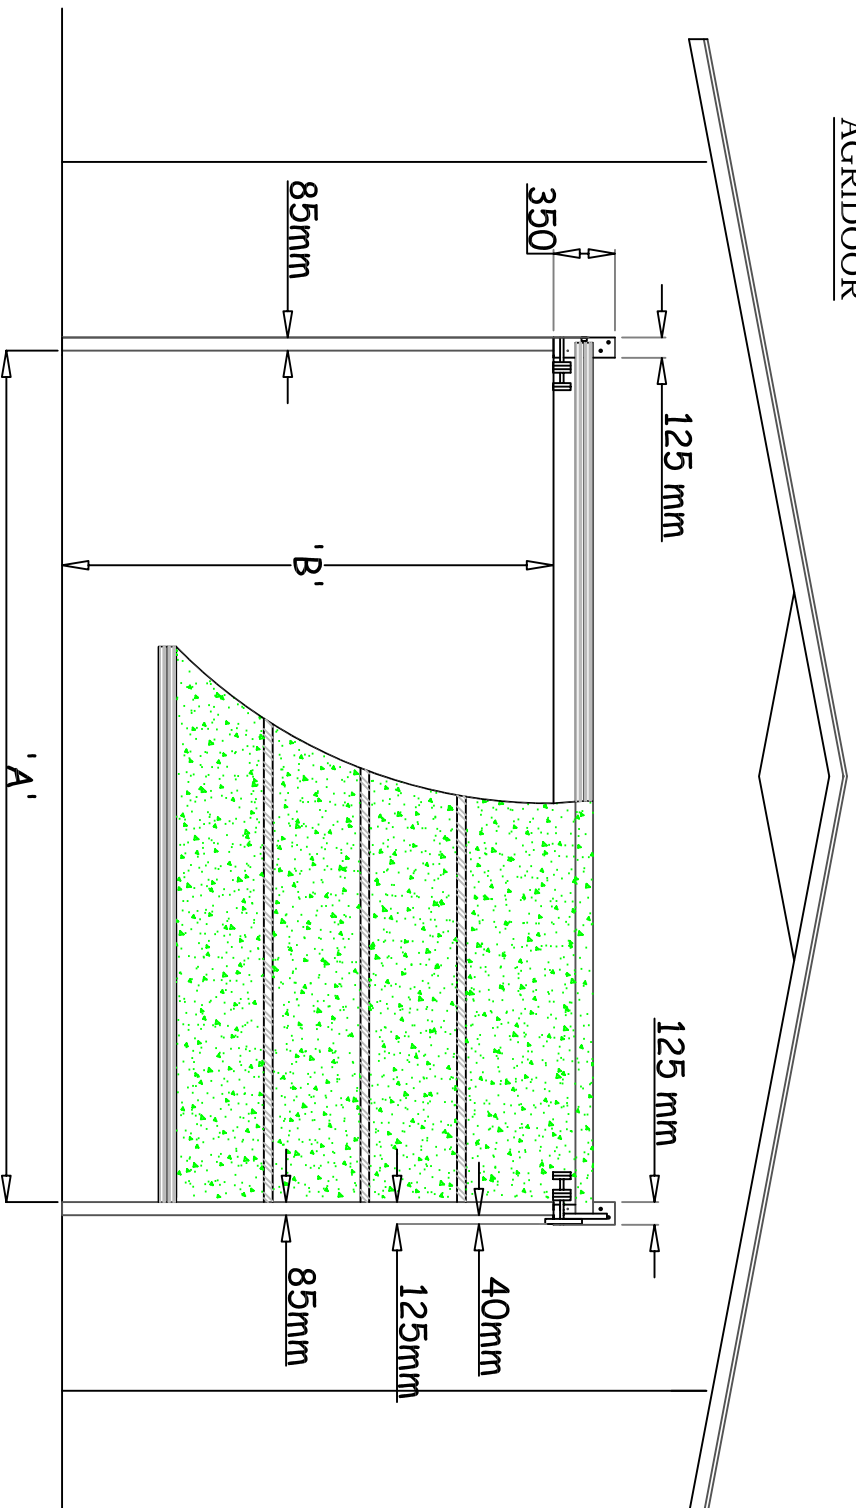

# AGRIDOOR

Order Width	Maximum 'A'
M	M
2.5	2.5
3.0	3.0
3.5	3.5
4.0	4.5
4.5	4.5
5.0	5.0
5.5	5.5
6.0	6.0

Order Height	Maximum 'B'
M	M
3.1	3.0
4.1	4.0
5.1	5.0
6.1	6.0