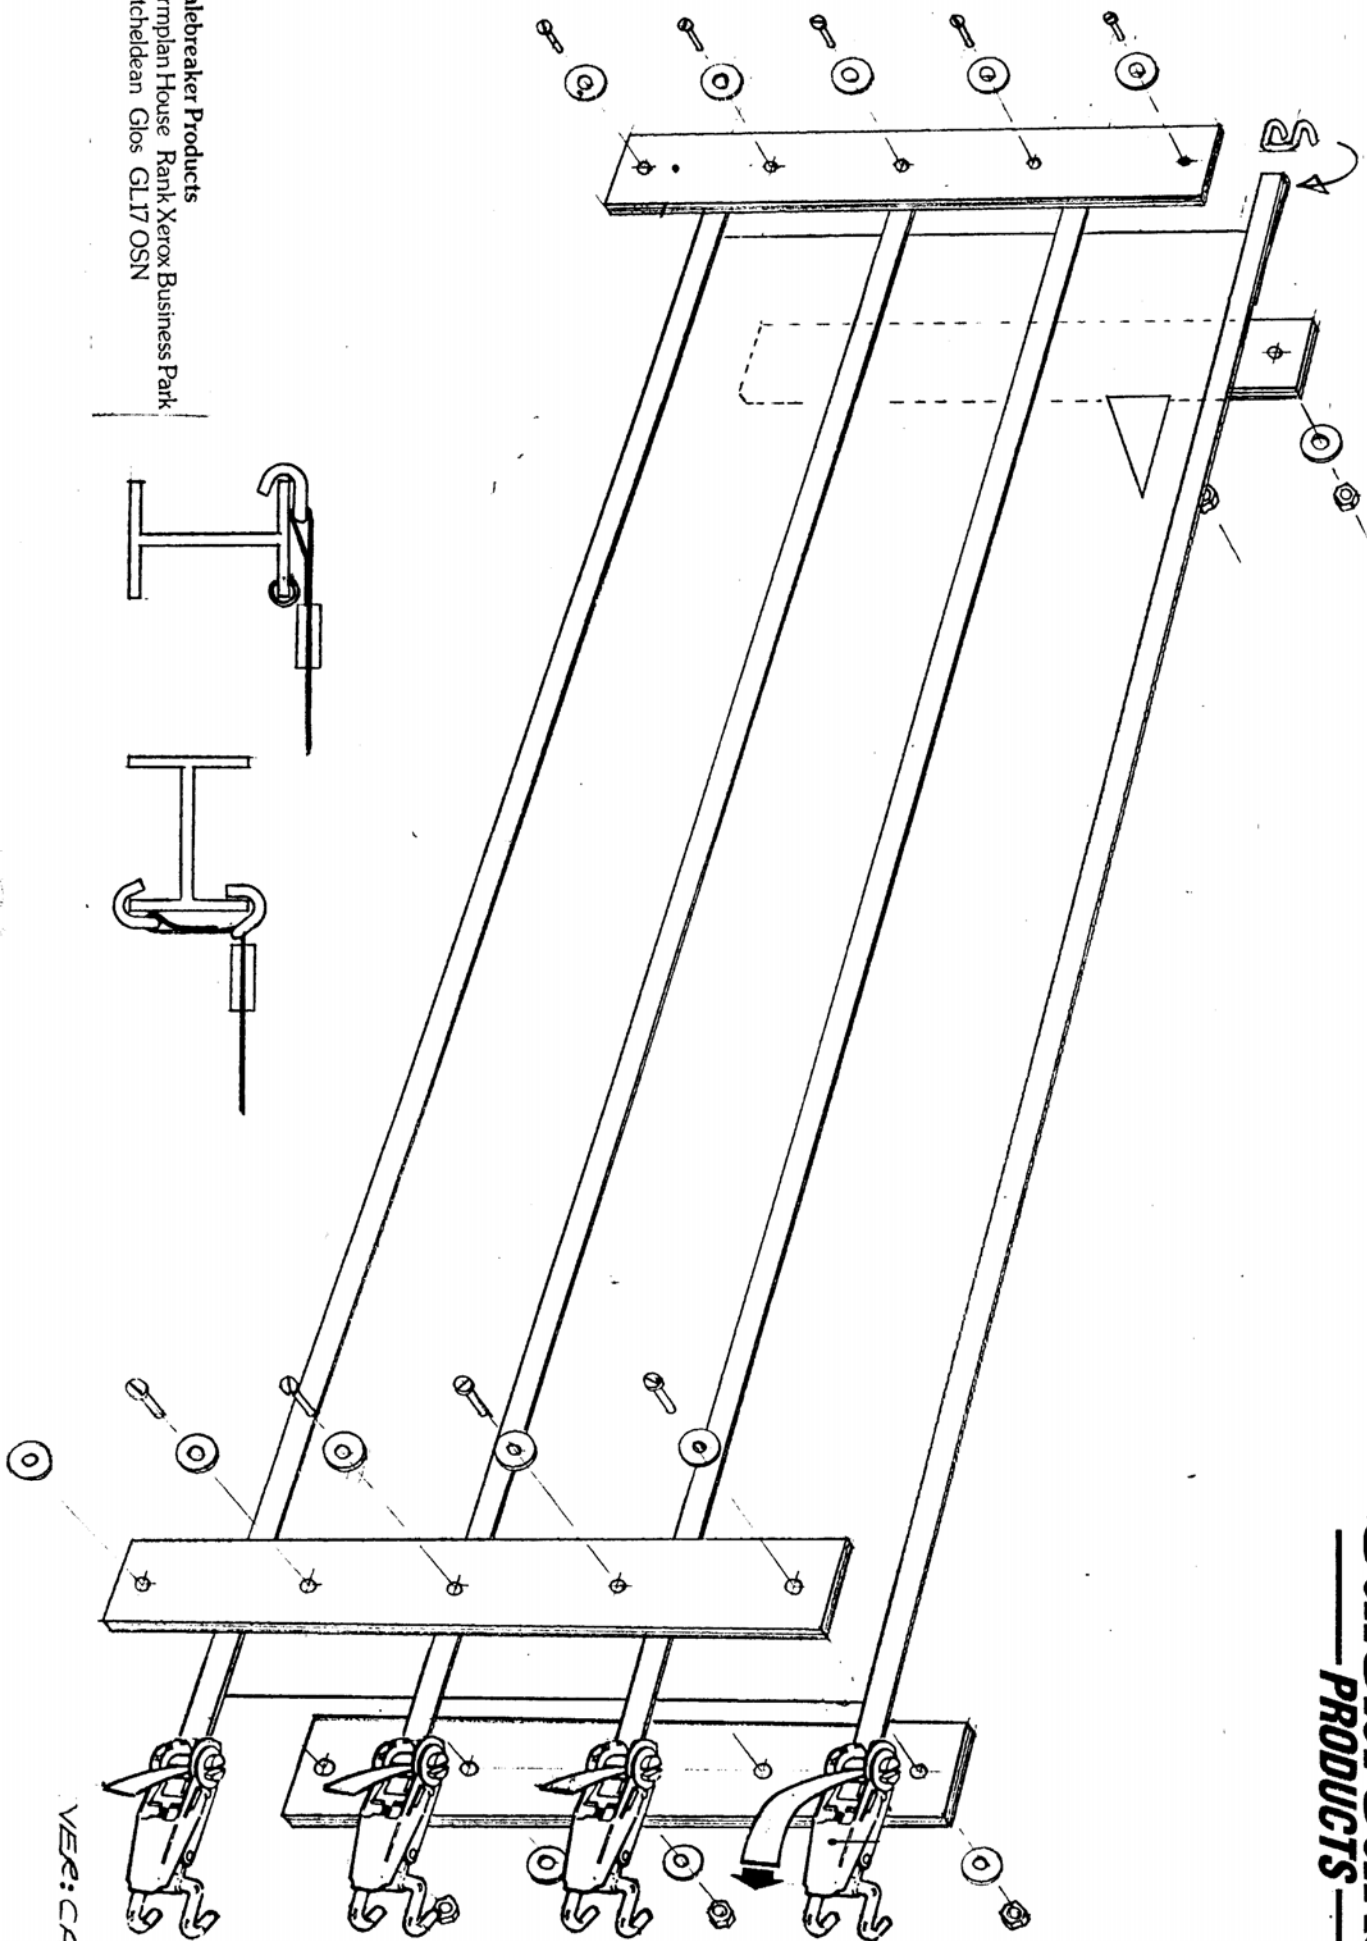

CATTLESCREEN FITTING INSTRUCTIONS

Galebreaker Products  
Farmplan House Rank Xerox Business Park  
Mitcheldean Glos GL17 0SN

VER: CA11.93

\*